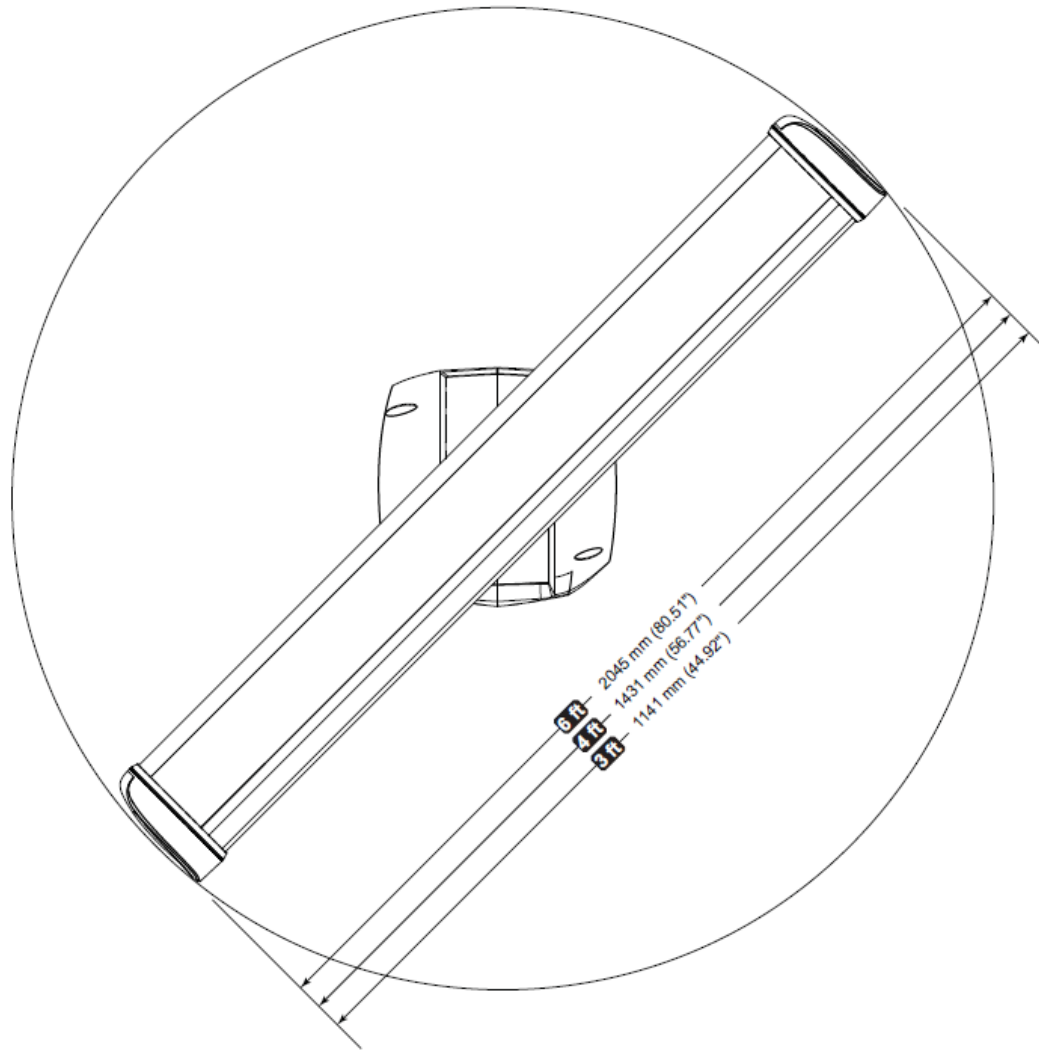

Halo™ - Dimensional Drawings - all models

Halo™ - Dimensional Drawings

Antenna rotation – maximum rotation

Halo™ - Dimensional Drawing RI-12

→ **Note:** Where possible, mount the processor in a way that the LEDs indicators may be viewed if required for diagnostic purposes.

► **Note:**

- It is best to mount the RI-12 vertically